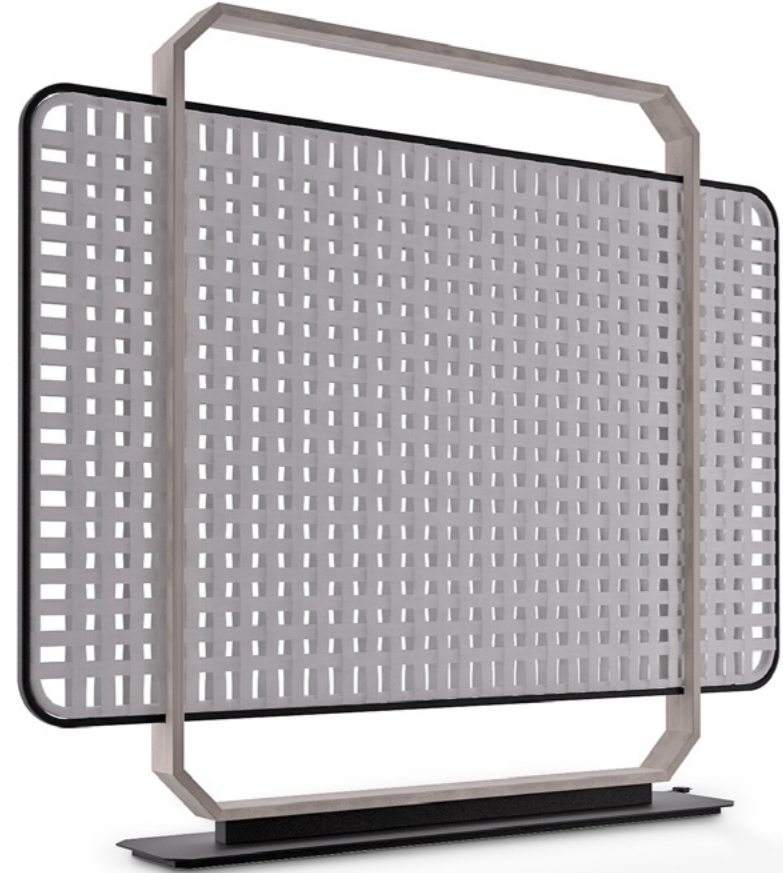

MAGNA II € PRICE: 5 470,00
FLOOR LAMP
 H: 123cm | 48,4" D: 36cm | 14,2" W: 40cm | 15,7"

NEBO € PRICE: 9 890,00
FLOOR LAMP
 W: 205cm | 80,71" D: 38cm | 14,96" H: 225cm | 88,58"

MAGNA € PRICE: 2 890,00
WALL LAMP
 H: 60cm | 23,6" L: 23cm | 9,1" D: 8cm | 3,5"

COLTRANE I € PRICE: 1 230,00
WALL LAMP
 W: 8cm | 3,1" H: 100cm | 39,4" L: 10cm | 3,9"
 Bulbs: 4 x G9 LED

COLTRANE II € PRICE: 1 370,00
WALL LAMP
 W: 16cm | 6,3" H: 113cm | 45,3" L: 10 cm | 3,9"
 Bulbs: 4 x G9 LED

GALLIANO I € PRICE: 630,00
WALL LAMP
 W: 6,5cm | 2,6" H: 39,5cm | 15,6" L: 8,5cm | 3,4"
 Bulbs: 4 x G9 LED

GALLIANO II € PRICE: 770,00
WALL LAMP
 W: 13cm | 5,1" H: 50cm | 19,6" L: 8,5cm | 3,4"
 Bulbs: 4 x G9 LED

HAMPTON WOOD
SCREEN
H: 173cm | 68,11" L: 200cm | 78,74" D: 30cm | 11,81"

€ PRICE: 3 710,00

HAMPTON GREY
SCREEN
H: 173cm | 68,11" L: 200cm | 78,74" D: 30cm | 11,81"

€ PRICE: 3 990,00